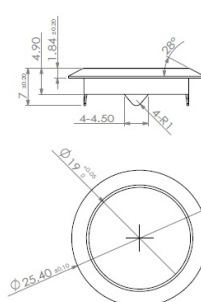

PRODUCT SHEET

Description:

Rim Lock 850, $\varnothing 19 \times 22 \text{mm}$, Drawer, NPL, CK SISO, KA H05

Item number:

14.01.040-8

Units	Box	Carton	HS Code	Barcode
Pcs.	12	192	8301300000	
				5704866032032

SISO A/S

Mileparken 11
DK-2740 Skovlunde
Denmark
VAT: DK 24786013

Phone +45 45 830 900

www.siso.dk
siso@siso.dk

Danske Bank
Nytorv Branch
Copenhagen
SWIFT: DABADKKK

Account no.
4180 3112 112936
IBAN Account
DK7230003112112936